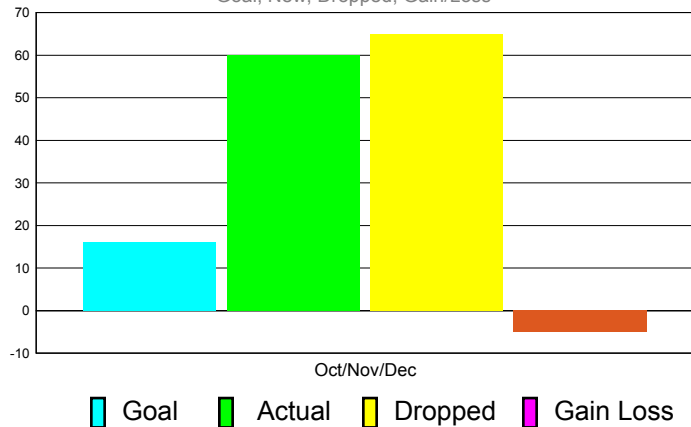

Membership Results 2011-2012

Goal, New, Dropped, Gain/Loss